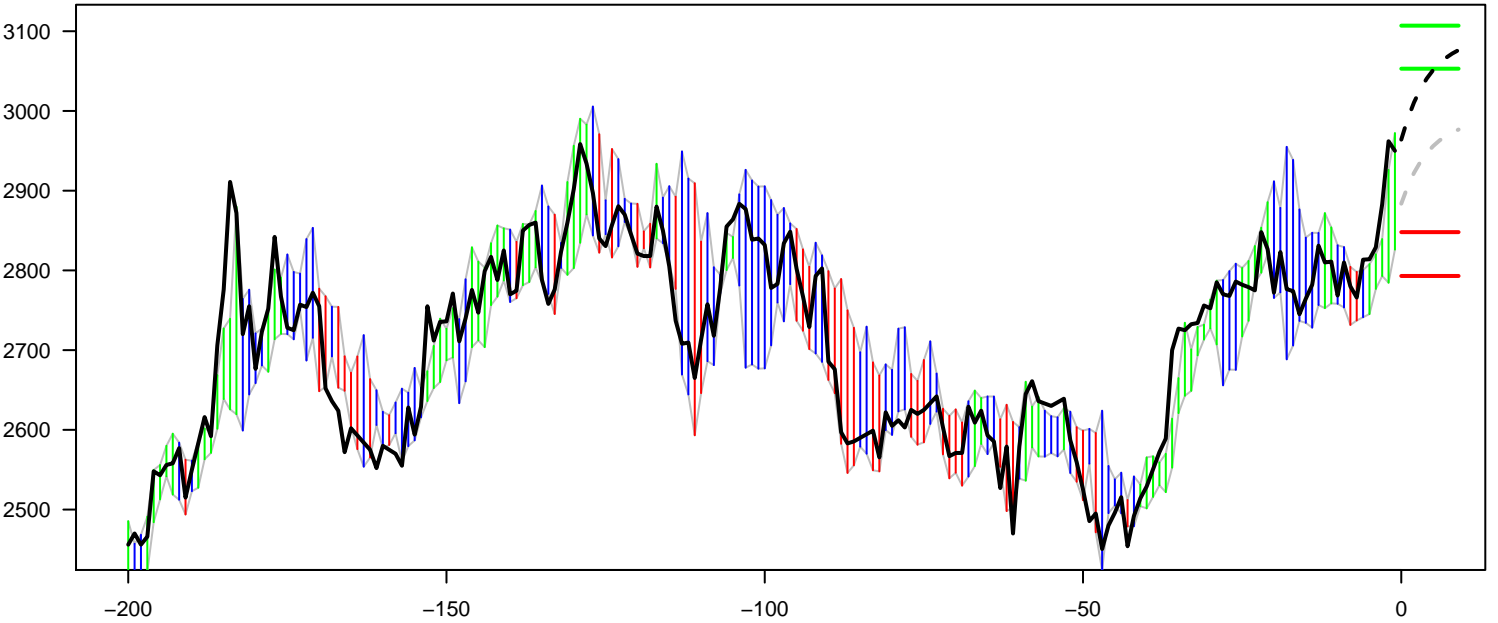

**Zinc 3M (ZnM3) Actual:Black, Model:Green, Red or Blue Bar. 10 Aug 2017**  
**Support and Resistance Levels: S2:2793 S1:2848 R1:3053 R2:3107**

**Model Momentum.**

**Difference, Actual minus Smoothed Model (\$)**