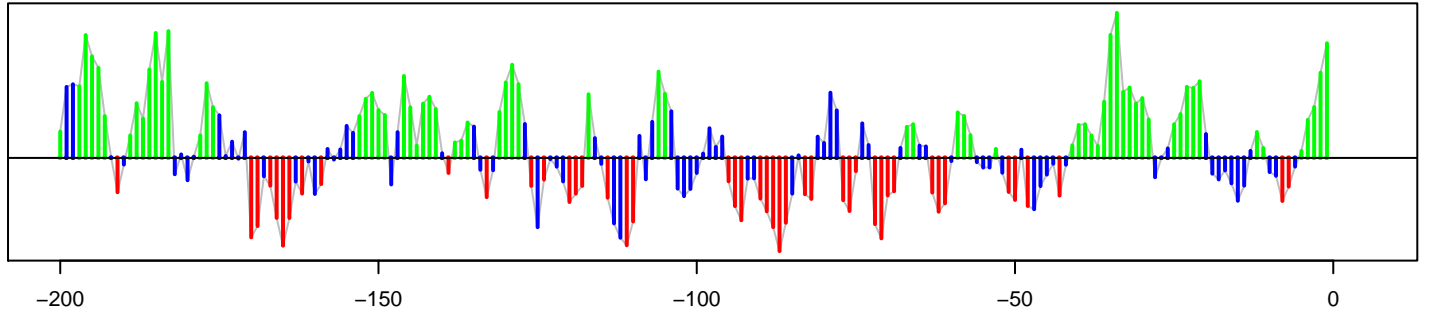

**Zinc 3M (ZnM3) Actual:Black, Model:Green, Red or Blue Bar. 10 Aug 2017**  
**Support and Resistance Levels: S2:2793 S1:2848 R1:3053 R2:3107**

**Model Momentum.**

**Difference, Actual minus Smoothed Model (\$)**