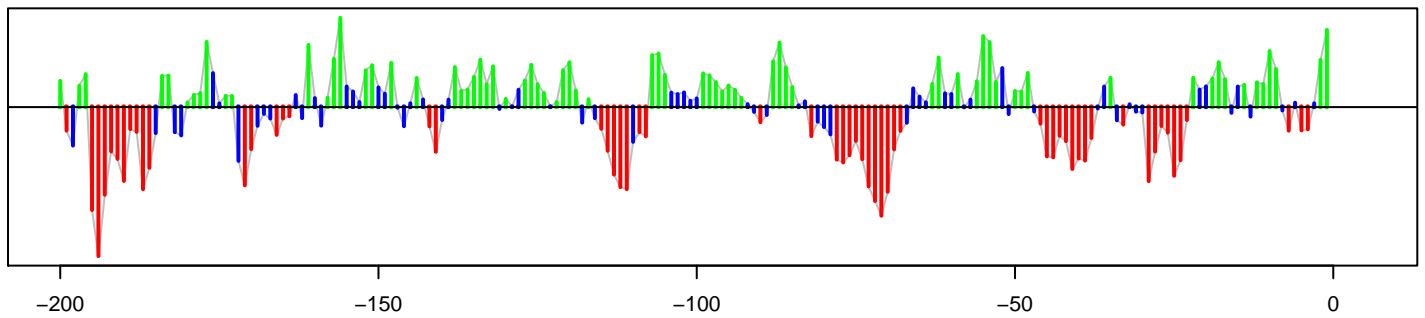

Silver (SI) Actual:Black, Model:Green, Red or Blue Bar. 10 Aug 2017
Support and Resistance Levels: S2:16.35 S1:16.61 R1:17.61 R2:17.87

Model Momentum.

Difference, Actual minus Smoothed Model (\$)