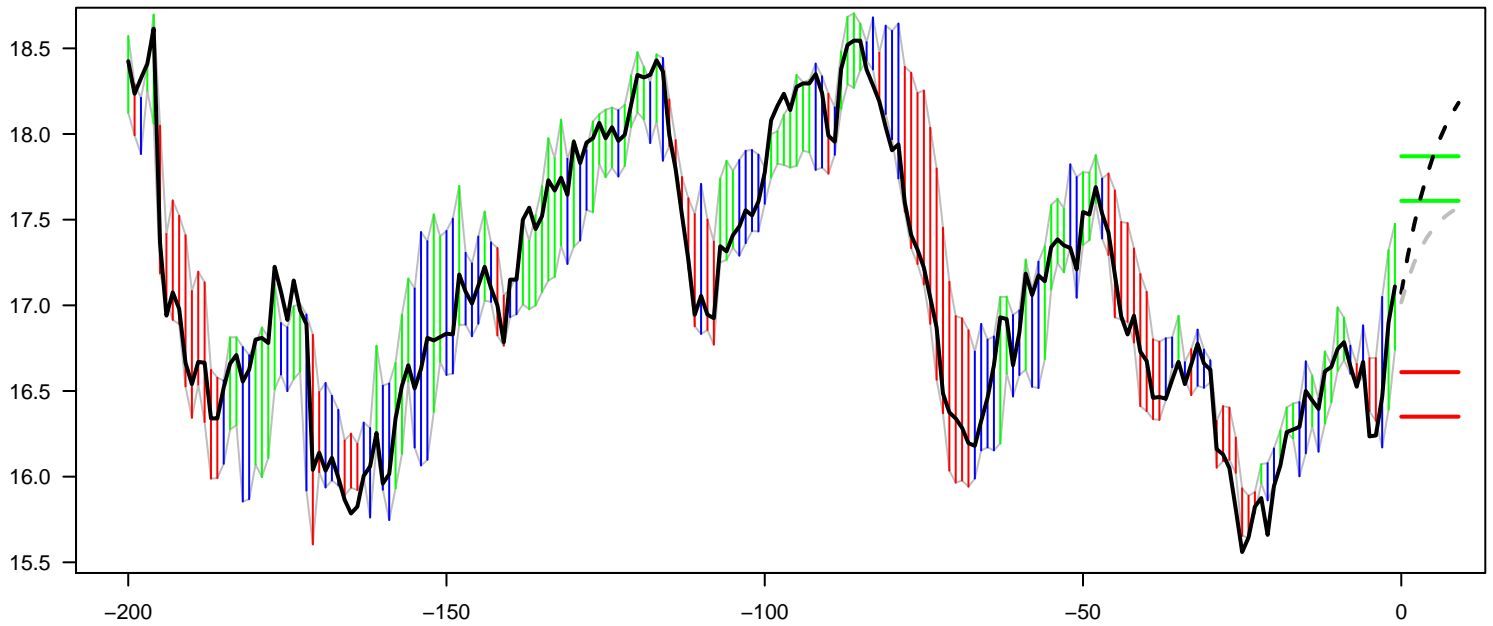

Silver (SI) Actual:Black, Model:Green, Red or Blue Bar. 10 Aug 2017
Support and Resistance Levels: S2:16.35 S1:16.61 R1:17.61 R2:17.87

Model Momentum.

Difference, Actual minus Smoothed Model (\$)