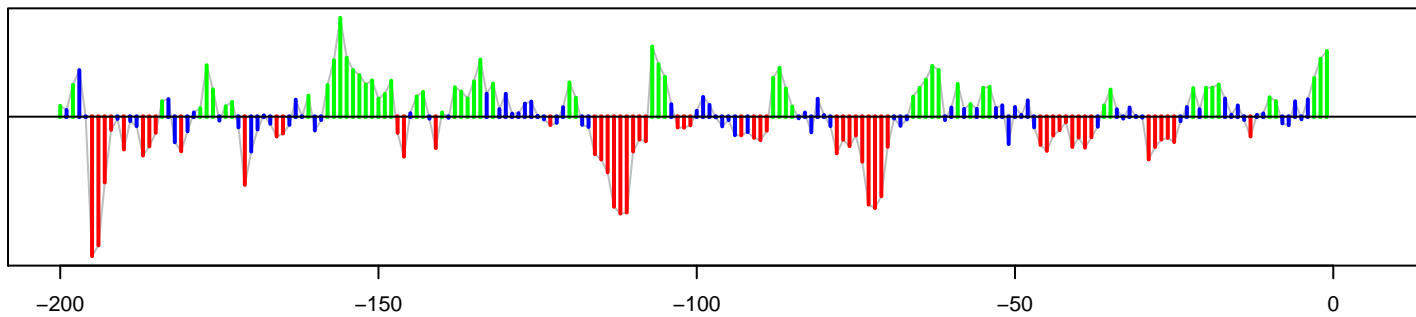

Platinum (PL) Actual:Black, Model:Green, Red or Blue Bar. 10 Aug 2017
Support and Resistance Levels: S2:948 S1:961 R1:1011 R2:1024

Model Momentum.

Difference, Actual minus Smoothed Model (\$)