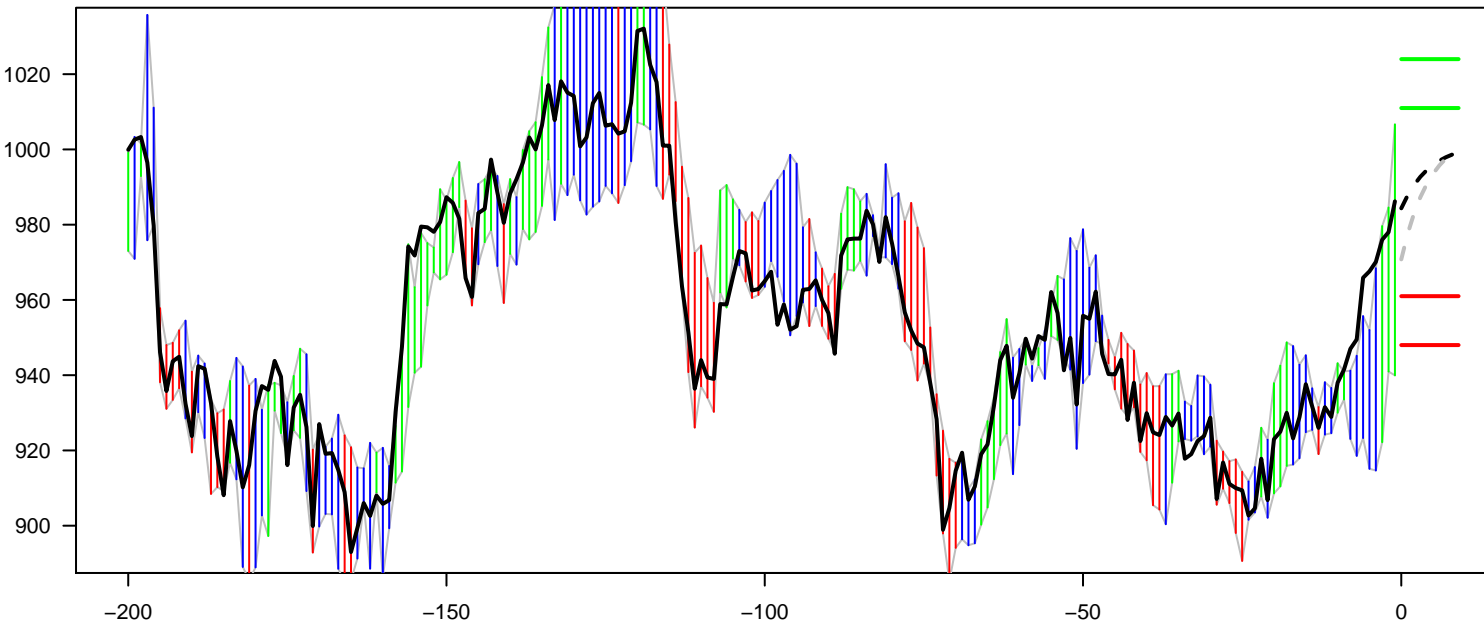

Platinum (PL) Actual:Black, Model:Green, Red or Blue Bar. 10 Aug 2017
Support and Resistance Levels: S2:948 S1:961 R1:1011 R2:1024

Model Momentum.

Difference, Actual minus Smoothed Model (\$)