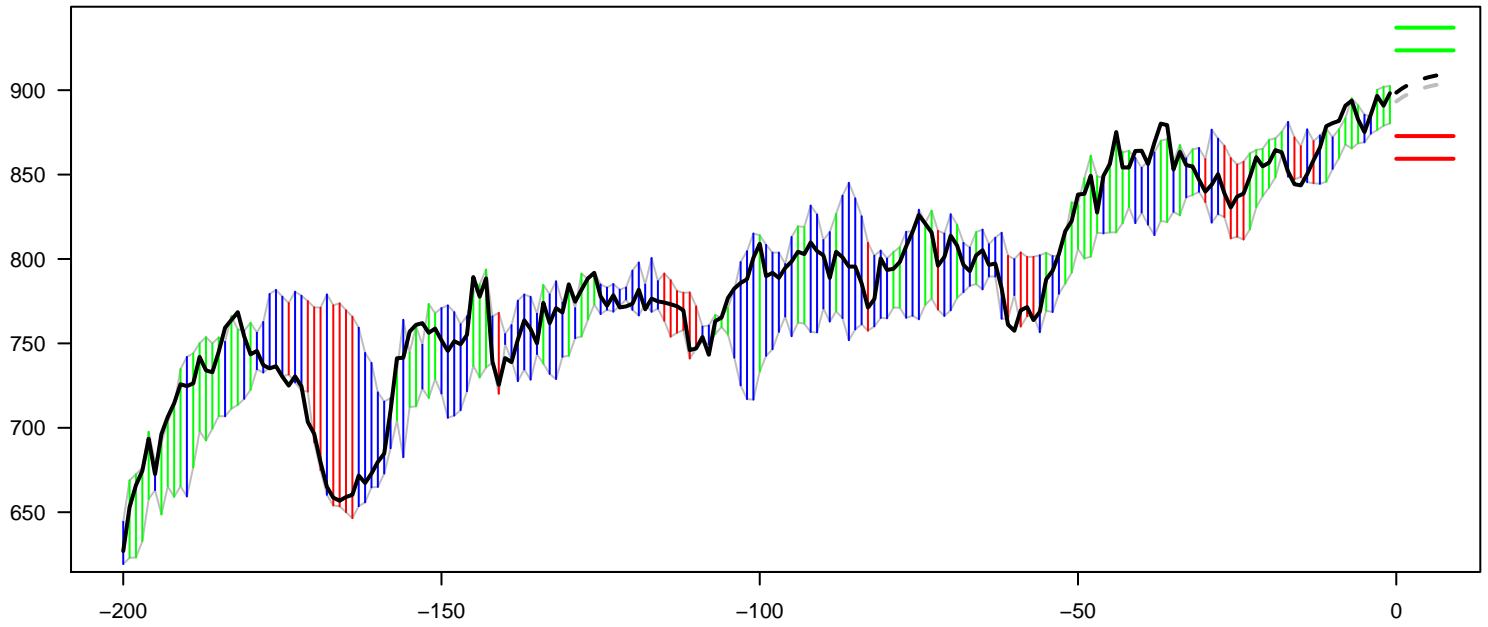

Palladium(PA) Actual:Black, Model:Green, Red or Blue Bar. 10 Aug 2017
Support and Resistance Levels: S2:859.36 S1:872.81 R1:923.59 R2:937.04

Model Momentum.

Difference, Actual minus Smoothed Model (\$)