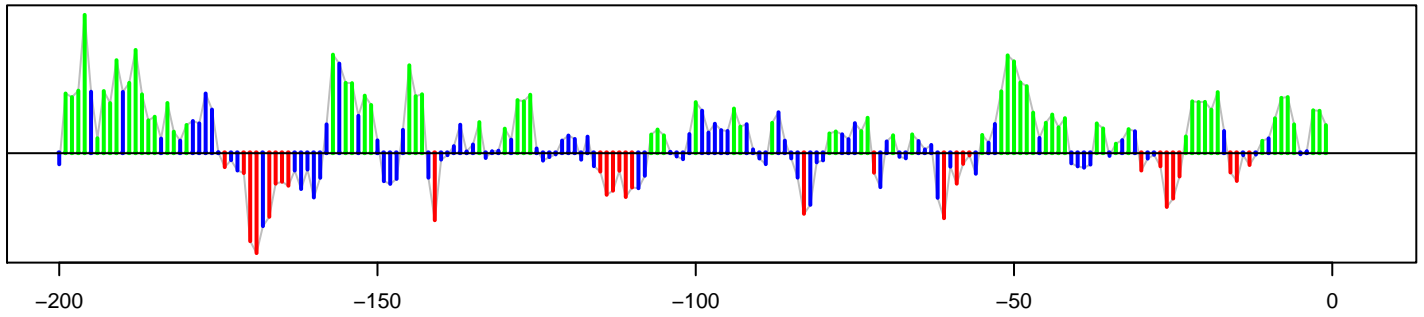

Palladium(PA) Actual:Black, Model:Green, Red or Blue Bar. 10 Aug 2017
Support and Resistance Levels: S2:859.36 S1:872.81 R1:923.59 R2:937.04

Model Momentum.

Difference, Actual minus Smoothed Model (\$)