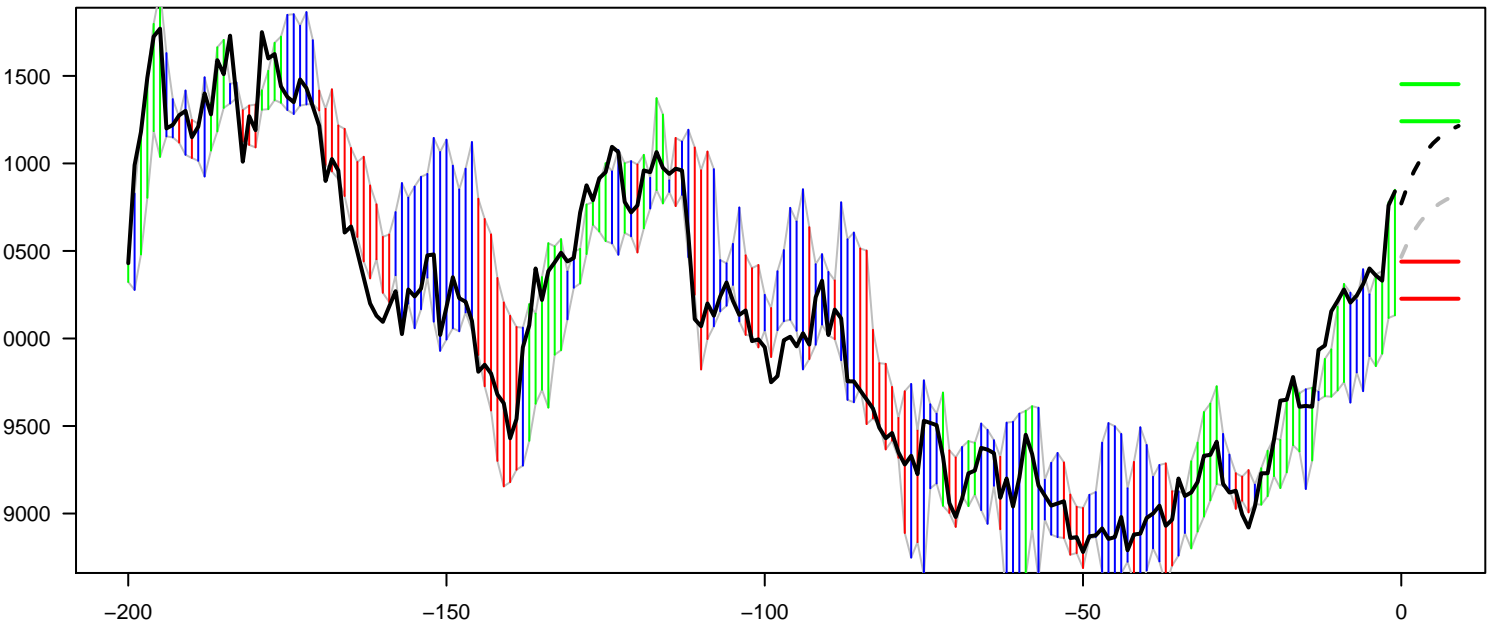

Nickel 3M (NiM3) Actual:Black, Model:Green, Red or Blue Bar. 10 Aug 2017
Support and Resistance Levels: S2:10227 S1:10439 R1:11241 R2:11453

Model Momentum.

Difference, Actual minus Smoothed Model (\$)