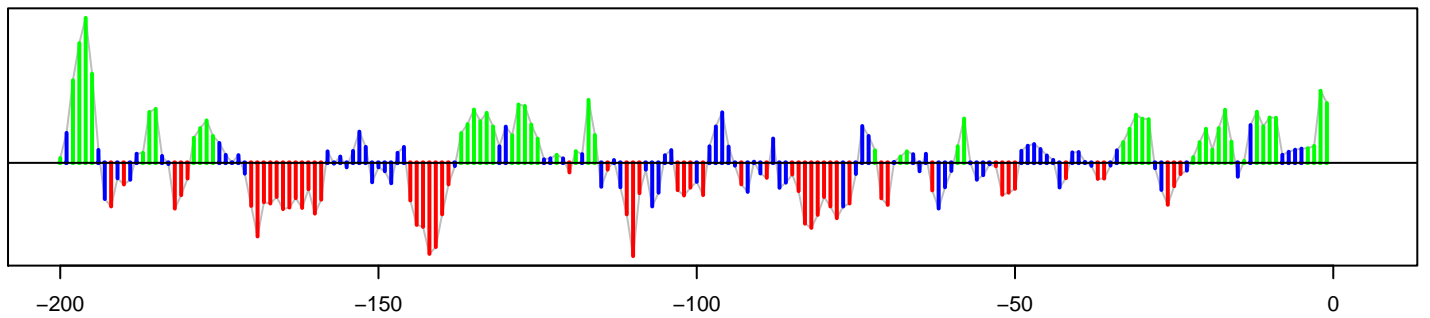

Nickel 3M (NiM3) Actual:Black, Model:Green, Red or Blue Bar. 10 Aug 2017
Support and Resistance Levels: S2:10227 S1:10439 R1:11241 R2:11453

Model Momentum.

Difference, Actual minus Smoothed Model (\$)