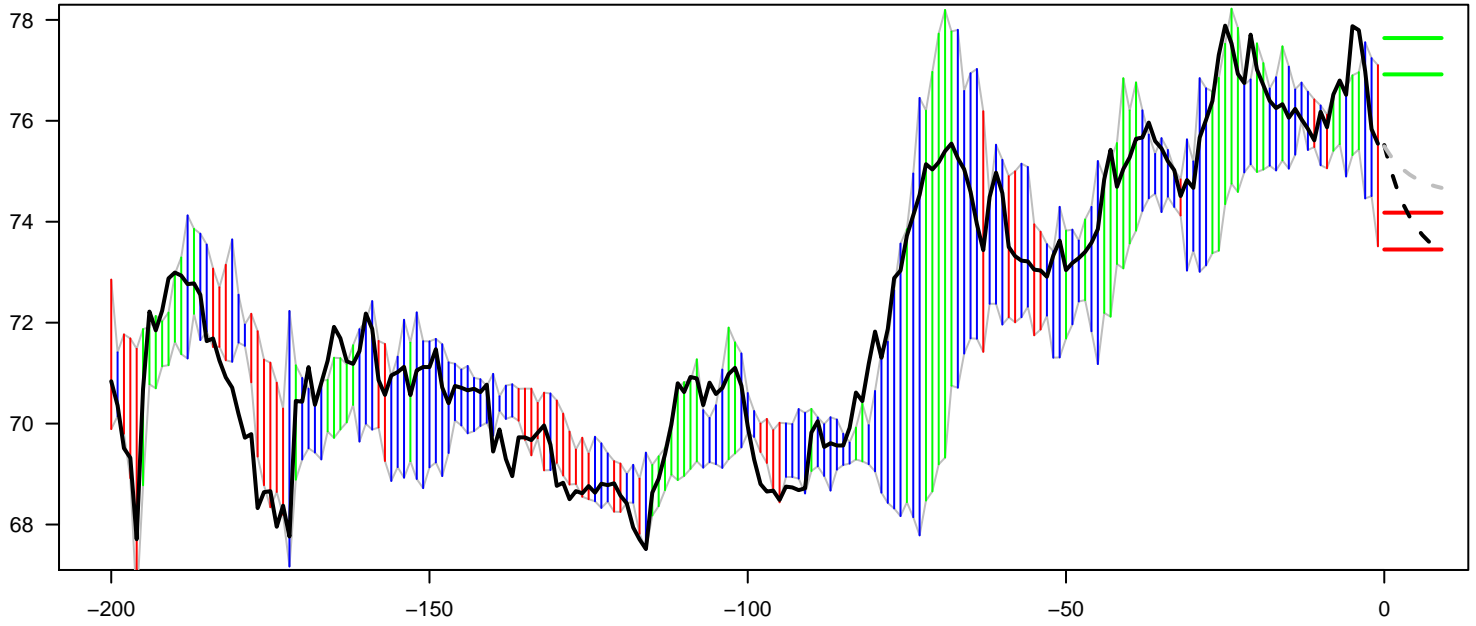

Gold Silver Ratio Actual:Black, Model:Green, Red or Blue Bar. 10 Aug 2017
Support and Resistance Levels: S2:73.45 S1:74.18 R1:76.92 R2:77.64

Model Momentum.

Difference, Actual minus Smoothed Model (\$)