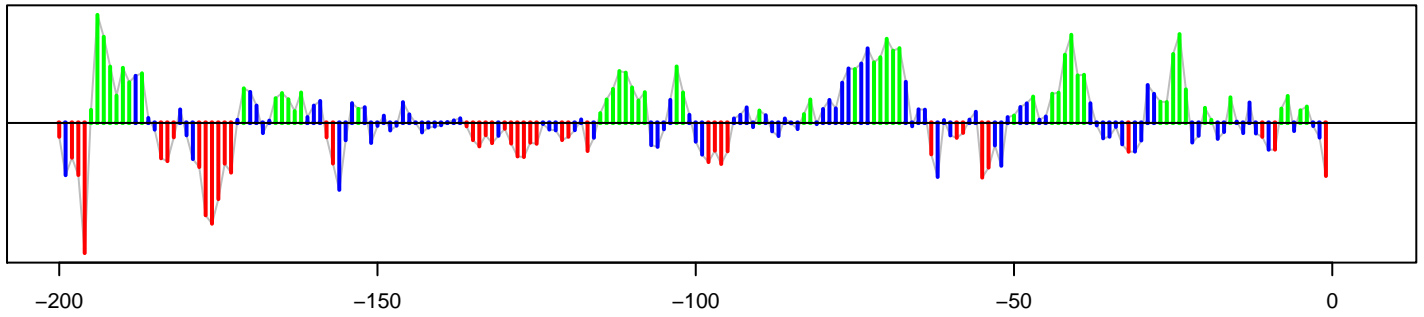

Gold Silver Ratio Actual:Black, Model:Green, Red or Blue Bar. 10 Aug 2017
Support and Resistance Levels: S2:73.45 S1:74.18 R1:76.92 R2:77.64

Model Momentum.

Difference, Actual minus Smoothed Model (\$)