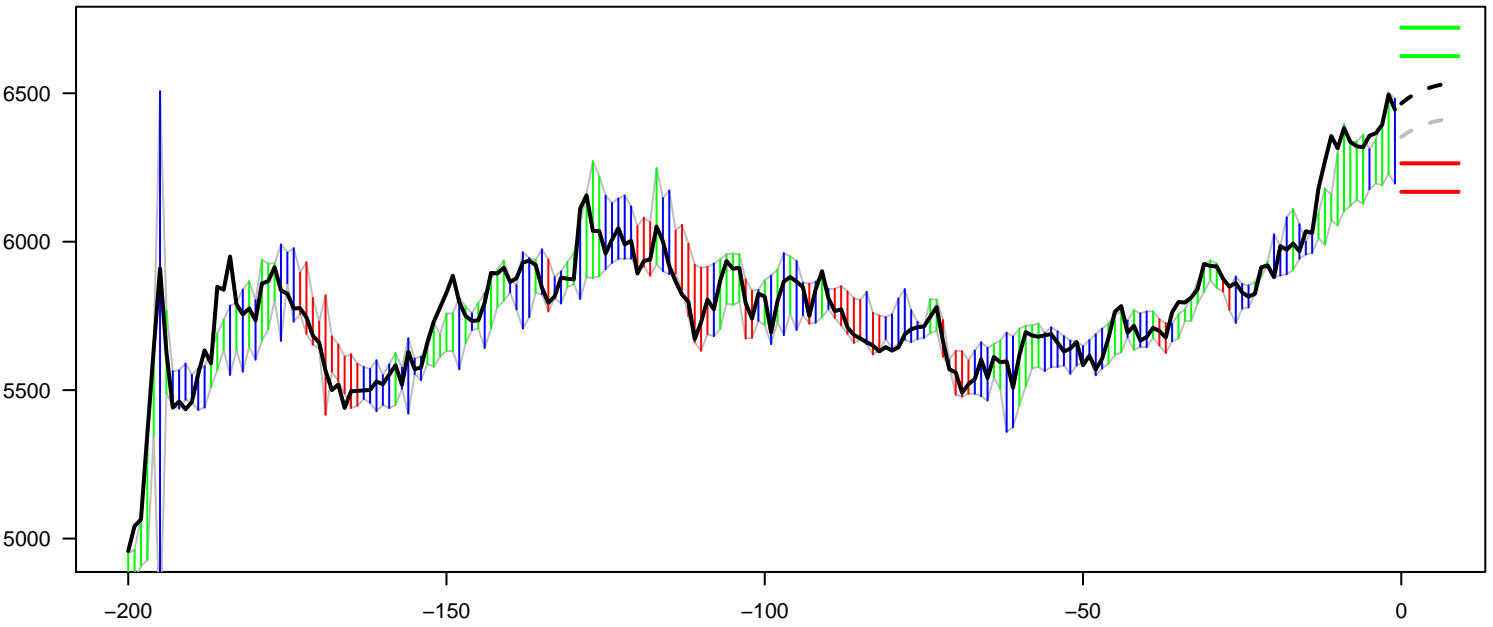

Copper 3M (CuM3) Actual:Black, Model:Green, Red or Blue Bar. 10 Aug 2017
Support and Resistance Levels: S2:6168 S1:6264 R1:6625 R2:6721

Model Momentum.

Difference, Actual minus Smoothed Model (\$)