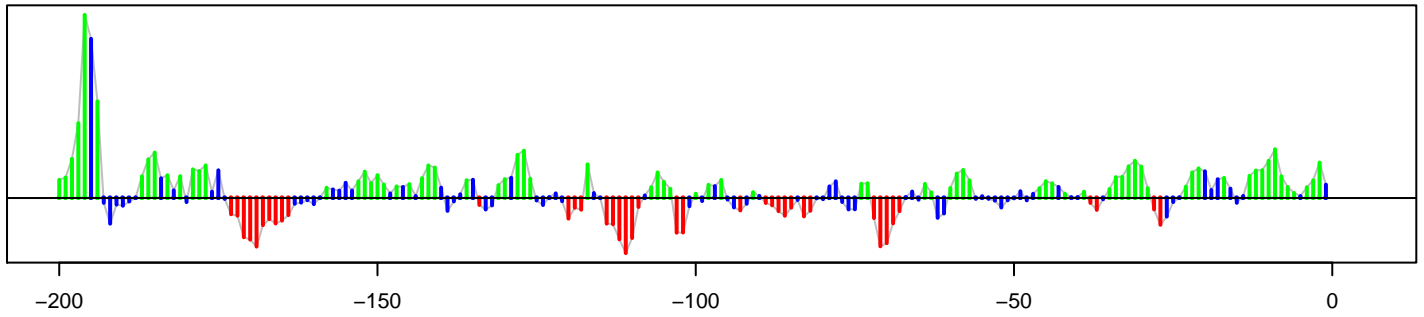

Copper 3M (CuM3) Actual:Black, Model:Green, Red or Blue Bar. 10 Aug 2017
Support and Resistance Levels: S2:6168 S1:6264 R1:6625 R2:6721

Model Momentum.

Difference, Actual minus Smoothed Model (\$)