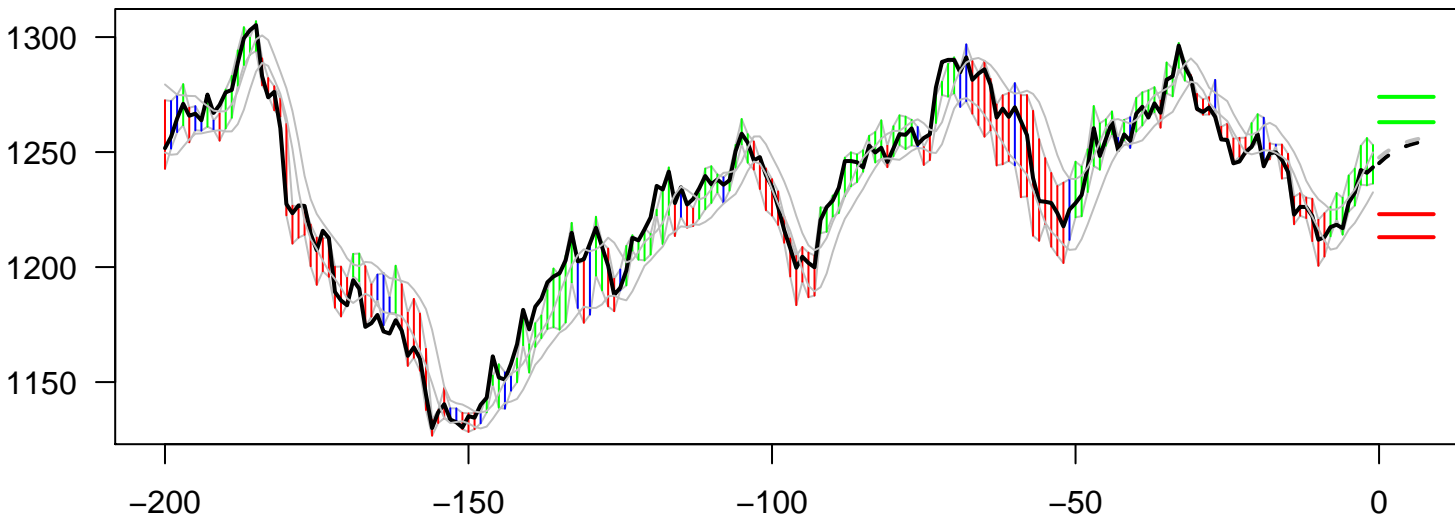

Gold (GC) Actual:Black, Model:Green, Red or Blue Bar. Last Date: 20 Jul 2017
Support and Resistance Levels: S2:1213 S1:1223 R1:1263 R2:1274

Model Momentum.